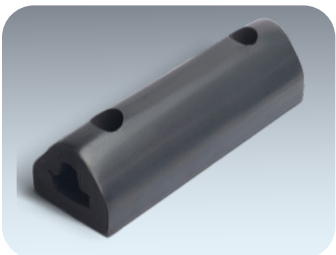

### BUMPERS

- Choose from Lift Gate Trailer, Flatbed Trailer, or Truck Bumpers
- Thick bumpers defend against dents and scratches
- Molded and laminated to withstand impacts
- Available in lengths from 7"-17"
- Custom molding available

### SLIT LOOM TUBING

- Protect and contain wires, cables, and hoses
- Available in flexible nylon and polyethylene
- Stands up to extreme temperature faced by trucks and trailers
- Choose from a range of diameters, from 7/16" to 2"

### RUBBER GROMMETS

- Eliminate sharp edges and add a finished look
- Durable rubber handles even in extreme temperatures
- Available in a wide range of diameters, groove sizes, and thicknesses

### Extrusions

- Precision designed for door and trim molding
- Flexible and ideal for handling compression
- Works well in harsh conditions and high temperatures
- Available in standard or custom cross-section designs